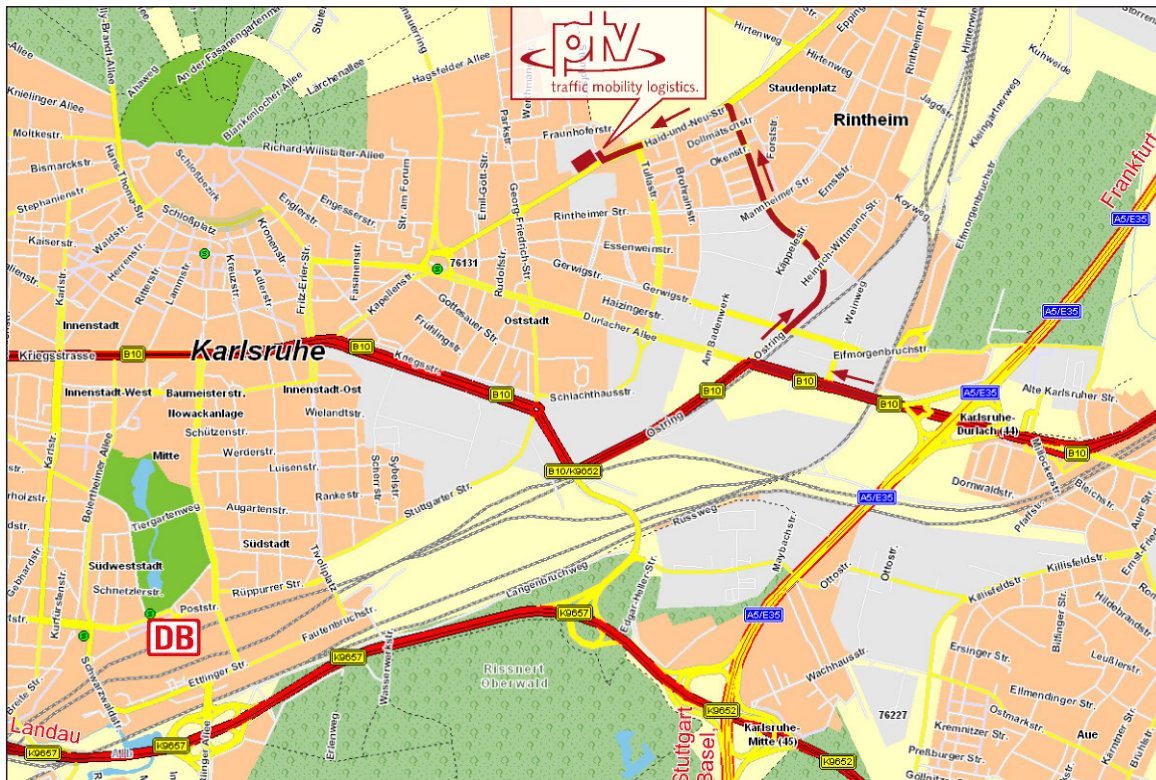

PTV AG

How to find us ...

Postal Address

PTV Planung Transport Verkehr AG
Stumpfstr. 1, 76131 Karlsruhe, Germany
Tel: +49 721-96 51-0
Fax: +49 721-96 51-691

Main entrance:
Haid-und-Neu-Straße 13

Driving directions

Take the motorway A5, exit Karlsruhe/Durlach toward Karlsruhe, turn right toward Stutensee/Technologiepark, continue to follow the Ostring, at the Aral petrol station turn left onto Haid-und-Neu-Straße. For parking turn right into Stumpfstraße.

Access by Public Transport

- > Departure at central station Karlsruhe:
  Tram Line 4, to Waldstadt,
- > Departure at stop Marktplatz:
  Tram Line 4, to Waldstadt, Line 5 to Rintheim, Line S2 to Blankenloch or Reitschulschlag.

Alight at stop Hauptfriedhof.